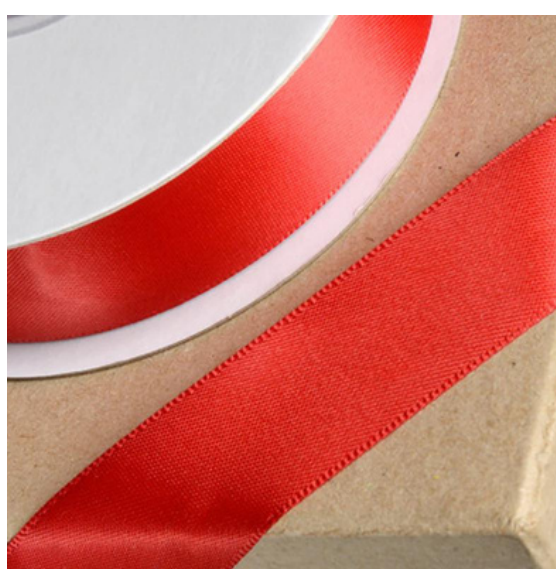

Package Lab

ADDING CARE THROUGH PACKAGING

CATALOG 2024

SATIN RIBBON

Ribbon Thickness: 25mm, 10mm Ribbon

Total length: 23 Meters per Roll

Sold per Roll

Available colours: Red | Pink | Gold | Black | White

$4.00 - 5.00