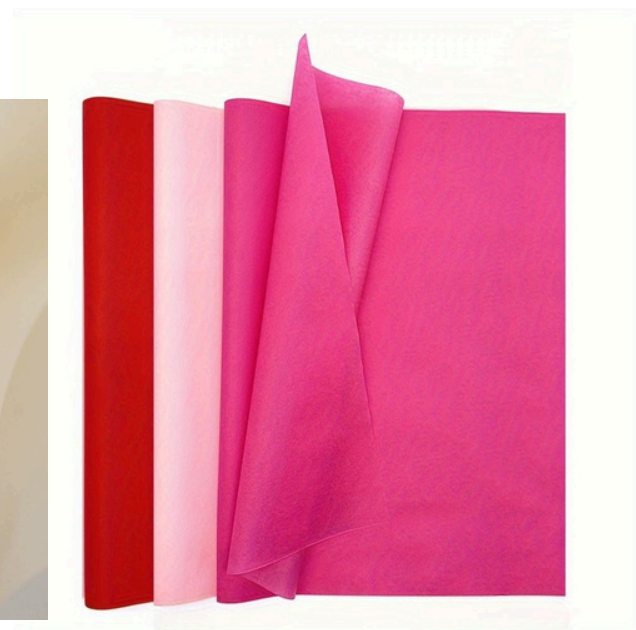

Package Lab

ADDING CARE THROUGH PACKAGING

CATALOG 2024

TISSUE PAPER

Size: 50 x 70cm,

Thickness: 28GSM,

Sold in a pack of 5

Coloured Tissue paper for gift bags, for decoupage projects, wrapping tissue paper sheets, colorful tissue paper flowers and more!

Fits all your crafting and gifting needs.

A must have for every arts and crafts enthusiast.

Craft tissue paper is ideal for classrooms, craft clubs, and families!

Colours available: Buttermilk | Black | Red | Dusty Pink | Gold |

$1.00