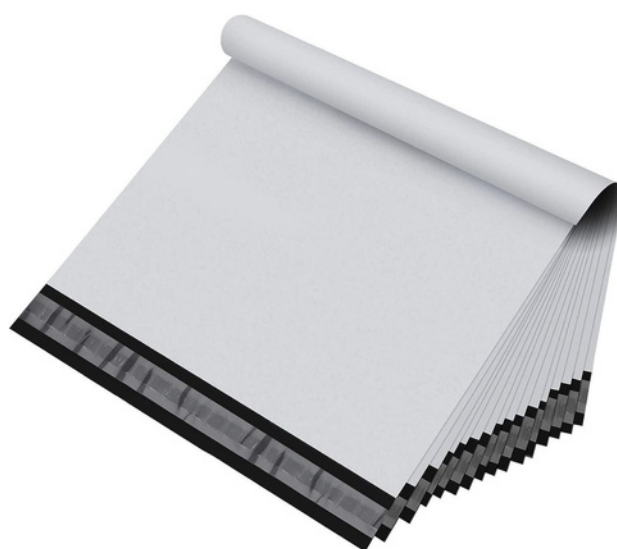

Package Lab

ADDING CARE THROUGH PACKAGING

CATALOG 2024

POLYMAILER BAG

Material : Plastic with Strong Adhesive Sealing, Waterproof, tear-resistant, 60micron thickness

Mailer Bags for clothing, books, and accessories

Colours available: White | Black | Baby blue | Dusty Pink | Nude

Size MOQ 20 bags	Dimensions	Price
Medium	28 x 42 cm	0.50
Large	38 x 52 cm	0.60