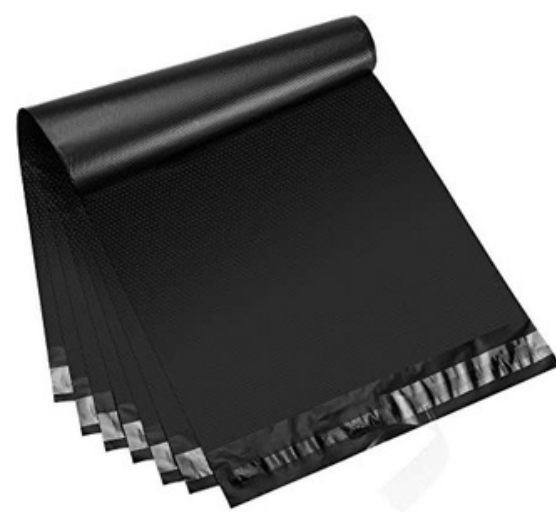

Package Lab

ADDING CARE THROUGH PACKAGING

CATALOG 2024

POLYMAILER BAG

Material : Plastic with Strong Adhesive Sealing, Waterproof, tear-resistant, 60micron thickness

Mailer Bags for clothing, books, and accessories

Colours available: White | Black | Baby blue | Dusty Pink | Nude

Size MOQ 20 bags	Dimensions	Price
Medium	28 x 42 cm	0.50
Large	38 x 52 cm	0.60